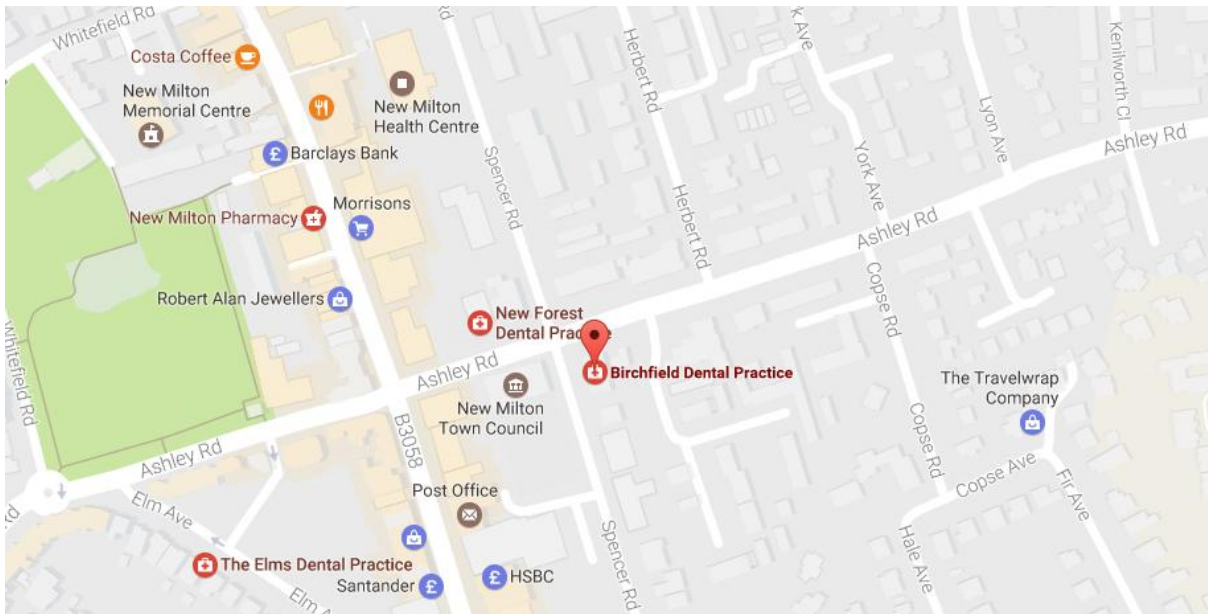

Oral Surgery Ltd

Your appointment will take place at Birchfield Dental Practice

24 Spencer Road, New Milton, Hampshire, BH25 6BZ

Tel: 01425 615080

Getting to the practice

- The practice is located in the centre of New Milton and has ample on-site parking
- Pay and display parking is also available opposite the practice
- New Milton railway station is approximately a 5 minute walk away
- Main bus routes stop on station road, a short walk from the practice
- Sat Nav – please use BH25 6BZ to locate the practice