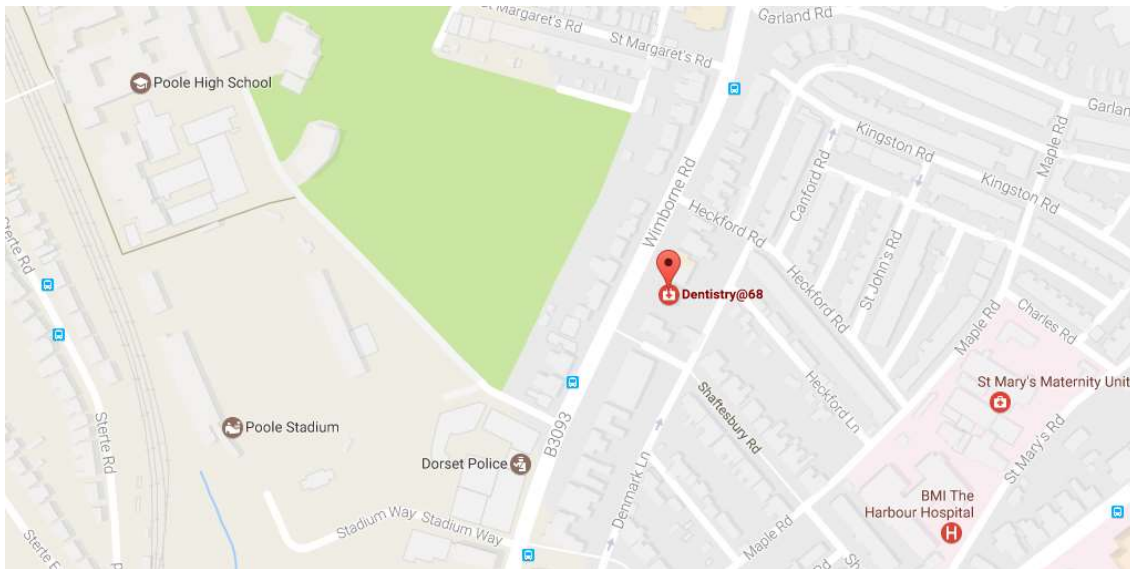

Oral Surgery Ltd

Your appointment will take place at Dentistry @68

68 Wimborne Road, Poole, Dorset BH15 2BZ

Tel: 01202 068610

Getting to the practice

- Bus Station is 10 minutes walk from the practice – Wilts & Dorset bus routes 8, 9, 5, 6 & 4
- Train Station is 10 minutes walk from the practice
- Sat Nav – please use BH15 2DG for the car park
- Patient car park rear of the practice off Denmark Lane

Directions to locate the car park at the rear of the practice

From the George roundabout (B3093) in Poole take the exit for Wimborne Road. At the mini roundabout take the 3rd exit for Denmark Lane. Take the next left which continues as Denmark Lane. Follow the road which narrows to become one way only. Pass the Arndale Court Hotel car park on your left. After 50-metres turn left into the sign posted gravel car park for Dentistry@68.